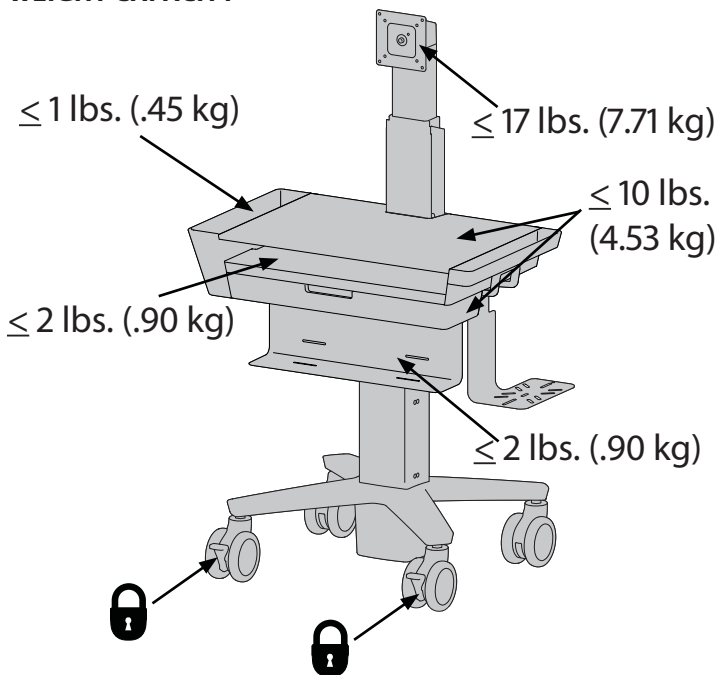

CareFit™ Slim LCD Cart

WEIGHT CAPACITY

RANGE OF MOTION

© 2018 Ergotron, Inc. rev. 02/19/2019 DIM-CFSlimLCDCart Content is subject to change without notification

Americas Sales and Corporate Headquarters

St. Paul, MN USA
 (800) 888-8458
 +1-651-681-7600
 www.ergotron.com
 sales@ergotron.com