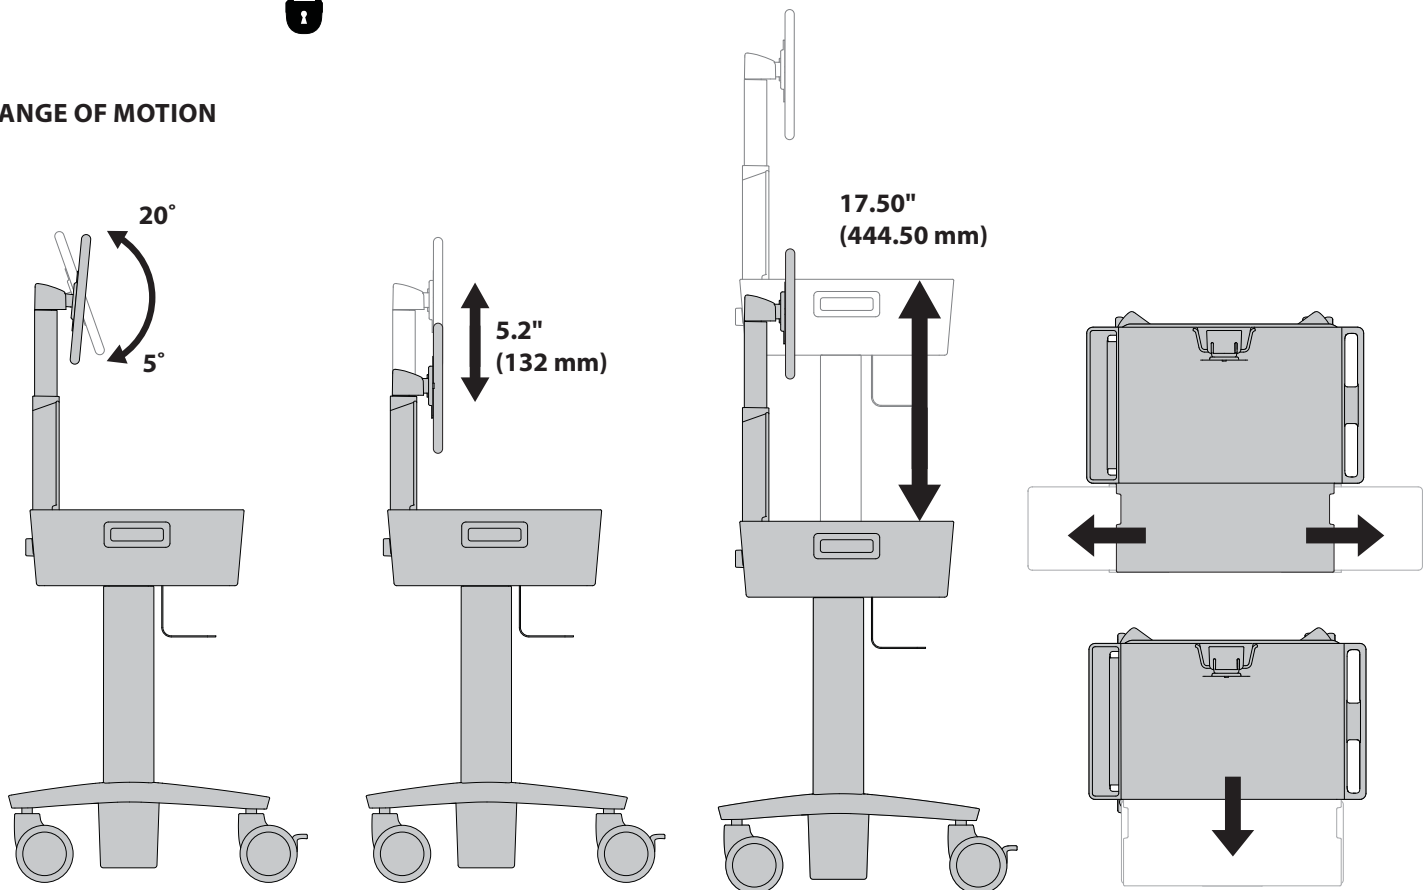

CareFit™ Slim LCD Cart

WEIGHT CAPACITY

RANGE OF MOTION

© 2018 Ergotron, Inc. rev. 02/19/2019 DIM-CFSlimLCDCart Content is subject to change without notification

Americas Sales and Corporate Headquarters

St. Paul, MN USA
 (800) 888-8458
 +1-651-681-7600
 www.ergotron.com
 sales@ergotron.com