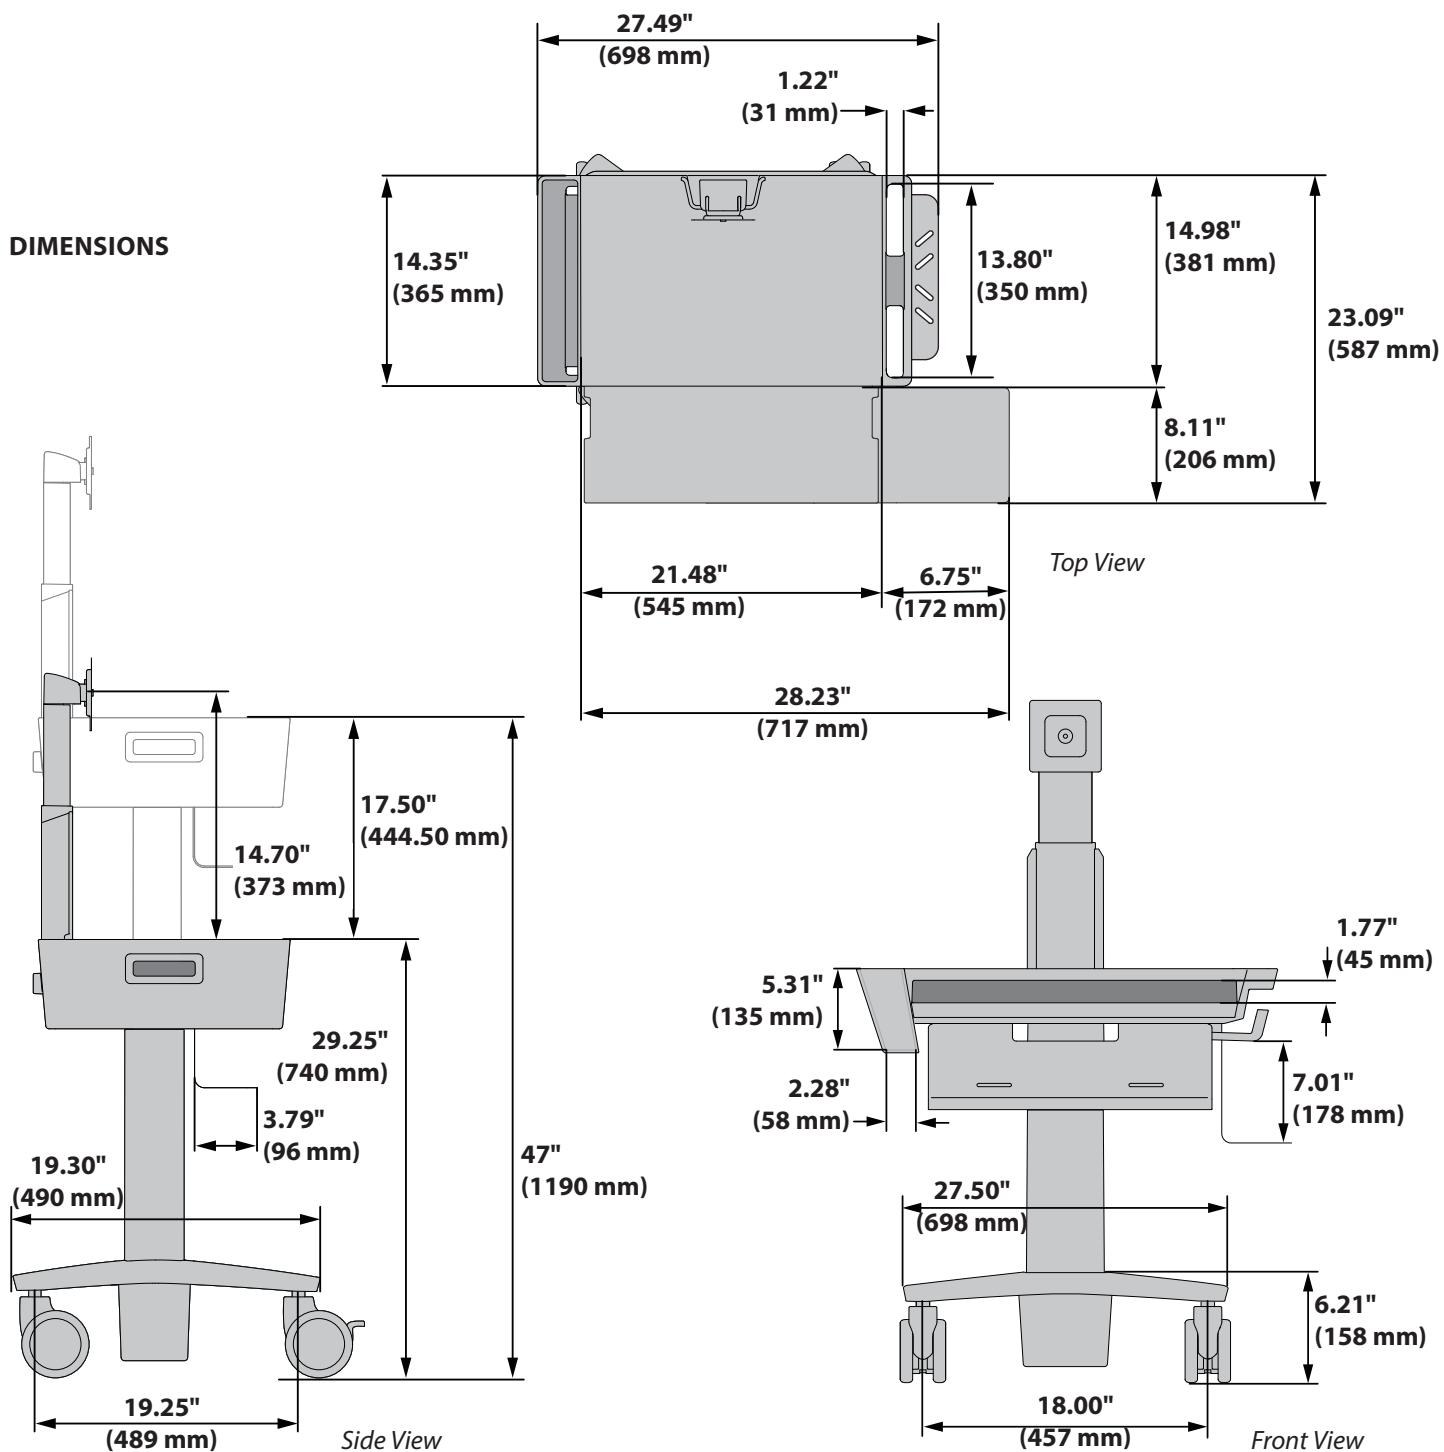

CareFit™ Slim LCD Cart

DIMENSIONS

© 2018 Ergotron, Inc. rev. 02/19/2019 DIM-CFSlimLCDCart Content is subject to change without notification

Americas Sales and Corporate Headquarters

St. Paul, MN USA
 (800) 888-8458
 +1-651-681-7600
 www.ergotron.com
 sales@ergotron.com

CareFit™ Slim LCD Cart

WEIGHT CAPACITY

RANGE OF MOTION

© 2018 Ergotron, Inc. rev. 02/19/2019 DIM-CFSlimLCDCart Content is subject to change without notification

Americas Sales and Corporate Headquarters

St. Paul, MN USA
 (800) 888-8458
 +1-651-681-7600
 www.ergotron.com
 sales@ergotron.com