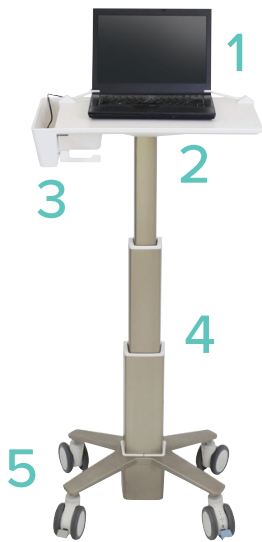

The slim depth and small footprint makes this a versatile point-of-care solution for a patient's bedside, in a hallway or any other area. When not in use, it fits tightly against a wall to free up valuable space. Multiple cart variations provide unique options and features to accommodate your EMR technology with the same level of mobility and flexibility that supports the best patient care.

CareFit Slim LCD Carts

OFFER A PULL-OUT KEYBOARD AND LARGE WORKSURFACE TO SUPPORT LARGE ALL-IN-ONE COMPUTERS AND MONITORS, WITH NO-DRAWER AND ONE-DRAWER MODELS AVAILABLE.

- 1 Optimized for lean IT configurations USFF+LCD or AIO 21–27" weighing up to 18 lbs (8,2 kg)
- 2 Telescopic lift provides an additional 5" (13 cm) of monitor height adjustment
- 3 Spacious worksurface is 20.7" x 14.3" (52,5 x 36,3 cm)
- 4 Slide-out keyboard tray and pull-out mouse tray (left or right side) hides under the keyboard tray when not in use
- 5 Offers easy height adjustability with the pull of a lift handle
- 6 Accessory shelf for printer or scanner on left; sani-wipes holder on right
- 7 Lift engine offers an expansive vertical range of 29.25"–47" (74–119 cm)
- 8 Easily add a hot-swap power system
- 9 Compact cast aluminum base with durable finish; includes three-function 4" (10,2 cm) casters

CareFit Slim Laptop Carts

FIT SMALL LAPTOPS AND TWO-IN-ONES. A PULL-OUT CABLE STORAGE TRAY KEEPS CORDS OUT OF SIGHT, AND A SLIDE-OUT POWER BRICK HOLDER OFFERS EASY ACCESS TO POWER OPTIONS. AN EASY-TO-ADJUST DEVICE STRAP KEEPS TECHNOLOGY IN PLACE.

- 1 Easy-to-adjust device strap
- 2 Worksurface is 21" x 13.9" (53,3 x 35,3 cm)
- 3 Integrated storage area and pull-out cable storage tray with quick connect hardware
- 4 Triple-stage lift engine offers an expansive vertical range of 24.5"–49.1" (61,4–124,7 cm)
- 5 Super-compact cast aluminum base with durable finish; includes three-function 4" (10,2 cm) casters