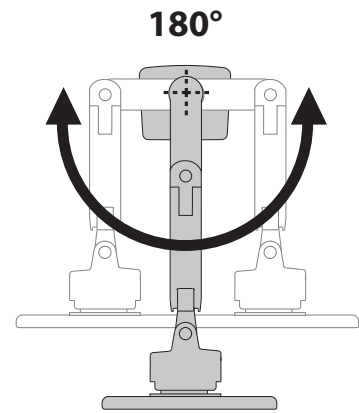

Ergotron® HX Desk Monitor Arm

20 lbs. - 42 lbs.
(9.1 kg - 19 kg)
per monitor

11.5"
(292 mm)

Side View

180°

Top View

180°

Top View

70°

5°

Side View

360°

Top View

Portrait/Landscape Rotation

Americas Sales and Corporate Headquarters

St. Paul, MN USA
(800) 888-8458
+1-651-681-7600
www.ergotron.com
sales@ergotron.com