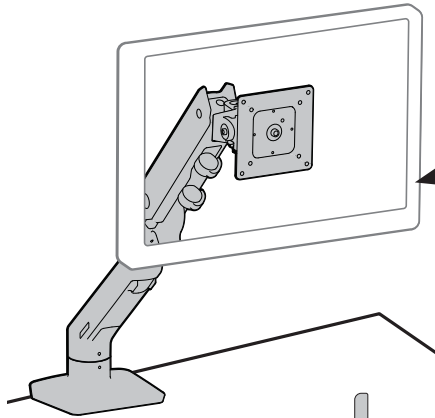

Ergotron® HX Desk Monitor Arm

20 lbs. - 42 lbs.
(9.1 kg - 19 kg)
per monitor

11.5"
(292 mm)

Side View

180°

Top View

180°

Top View