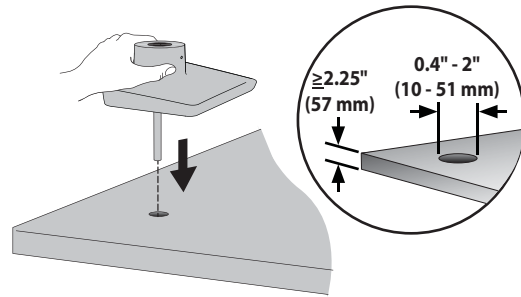

Americas Sales and Corporate Headquarters

St. Paul, MN USA
(800) 888-8458
+1-651-681-7600
www.ergotron.com
sales@ergotron.com

EMEA Sales

Amersfoort, The Netherlands
+31 33 45 45 600
www.ergotron.com
info.eu@ergotron.com

APAC Sales

Tokyo, Japan
www.ergotron.com
japansupport@ergotron.com

Worldwide OEM Sales

www.ergotron.com
info.oem@ergotron.com