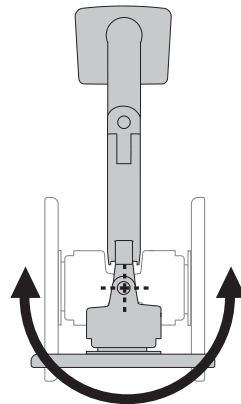

Ergotron® HX Desk Monitor Arm

20 lbs. - 42 lbs.
(9.1 kg - 19 kg)
per monitor

11.5"
(292 mm)

Side View

180°

Top View

180°

Top View

70°

5°

Side View

360°

Top View

Portrait/Landscape Rotation

Americas Sales and Corporate Headquarters

St. Paul, MN USA
(800) 888-8458
+1-651-681-7600
www.ergotron.com
sales@ergotron.com