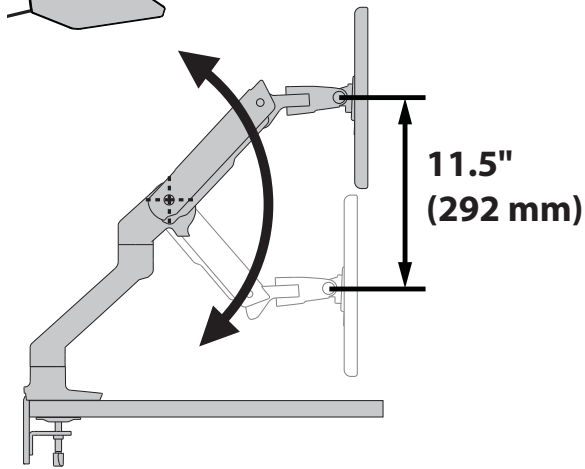

Ergotron® HX Desk Monitor Arm

20 lbs. - 42 lbs.
(9.1 kg - 19 kg)
per monitor

11.5"
(292 mm)

Side View

180°

Top View

180°

Top View

70°

5°

Side View

360°

Top View

Portrait/Landscape Rotation

Americas Sales and Corporate Headquarters

St. Paul, MN USA
(800) 888-8458
+1-651-681-7600
www.ergotron.com
sales@ergotron.com