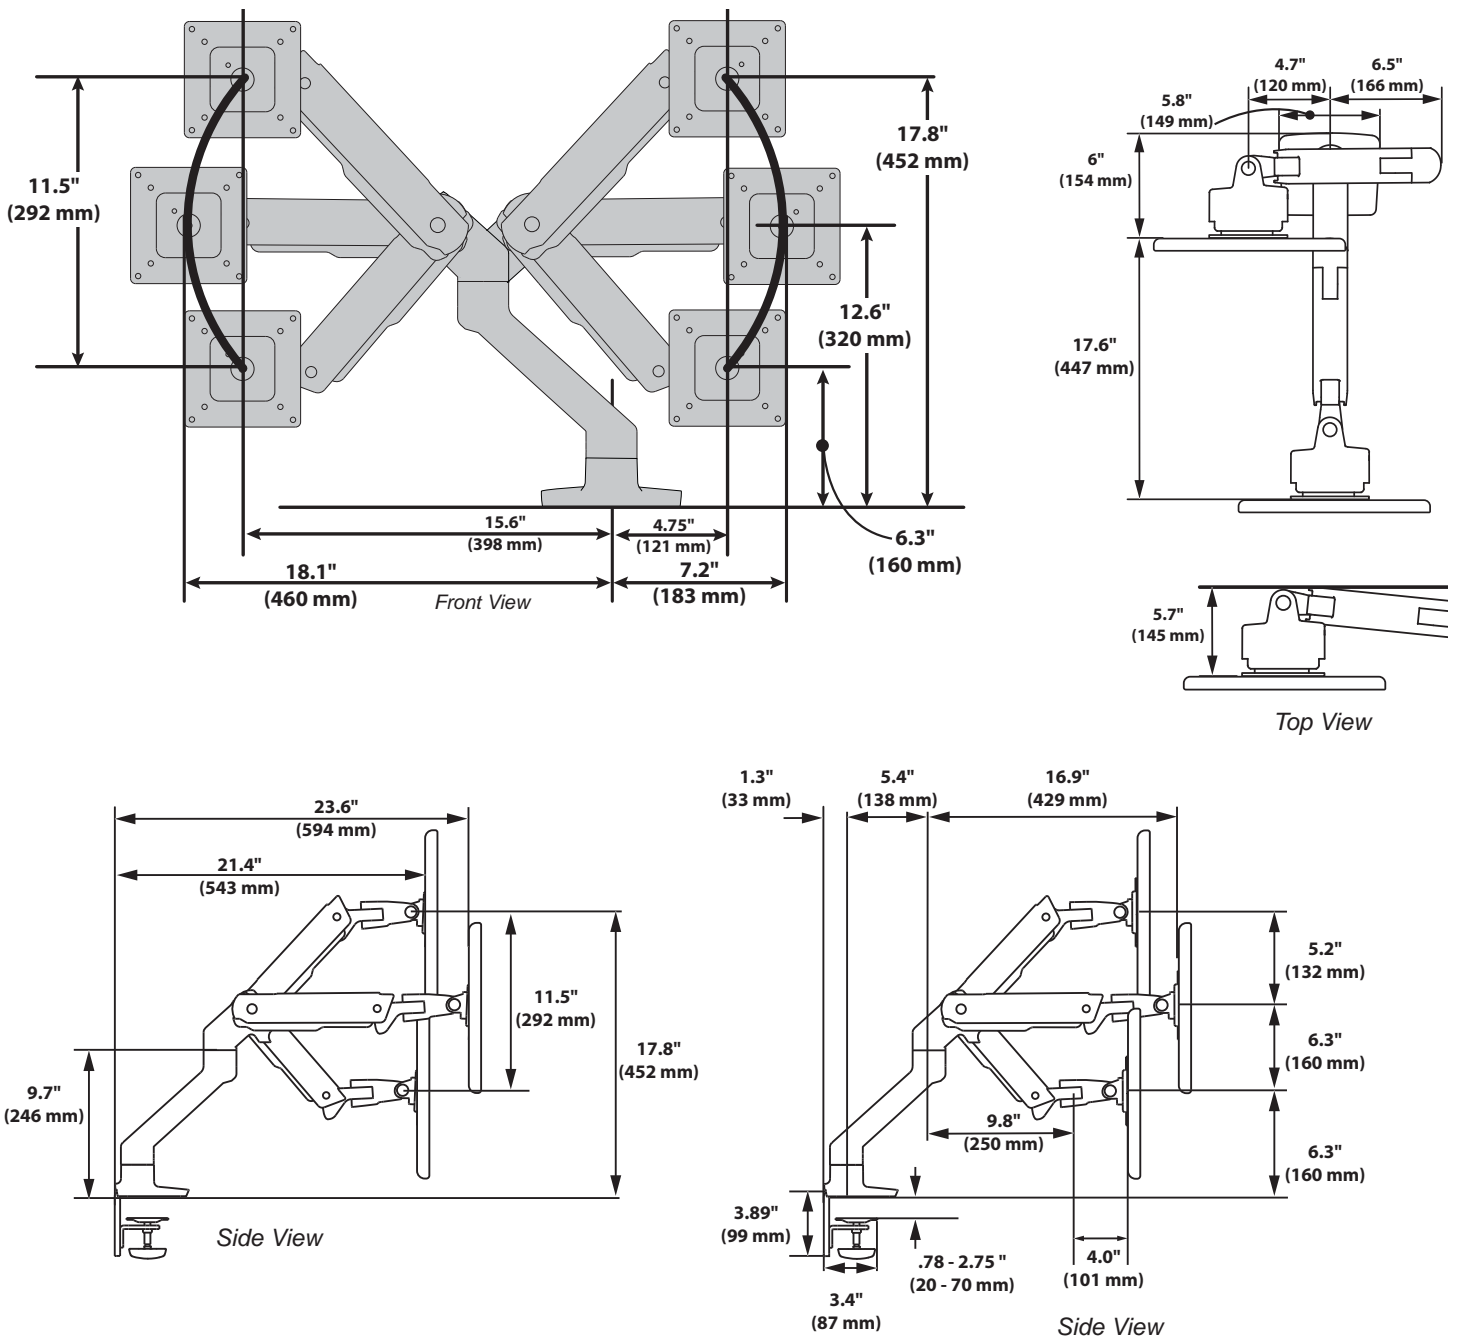

Ergotron® HX Desk Monitor Arm

© 2016 Ergotron, Inc. rev. 12/13/2018 DIM-HXSingleDesk Content is subject to change without notification

Americas Sales and Corporate Headquarters

St. Paul, MN USA
(800) 888-8458
+1-651-681-7600
www.ergotron.com
sales@ergotron.com

EMEA Sales

Amersfoort, The Netherlands
+31 33 45 45 600
www.ergotron.com
info.eu@ergotron.com

APAC Sales

Tokyo, Japan
www.ergotron.com
japansupport@ergotron.com

Worldwide OEM Sales

www.ergotron.com
info.oem@ergotron.com