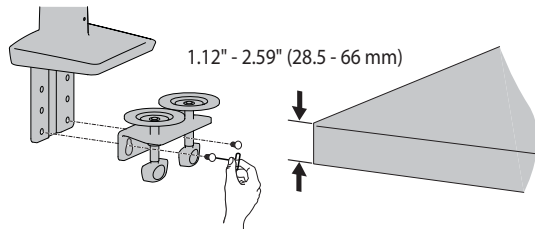

Americas Sales and Corporate Headquarters

St. Paul, MN USA
(800) 888-8458
+1-651-681-7600
www.ergotron.com
sales@ergotron.com

EMEA Sales

Amersfoort, The Netherlands
+31 33 45 45 600
www.ergotron.com
info.eu@ergotron.com

APAC Sales

Tokyo, Japan
www.ergotron.com
japansupport@ergotron.com

Worldwide OEM Sales

www.ergotron.com
info.oem@ergotron.com