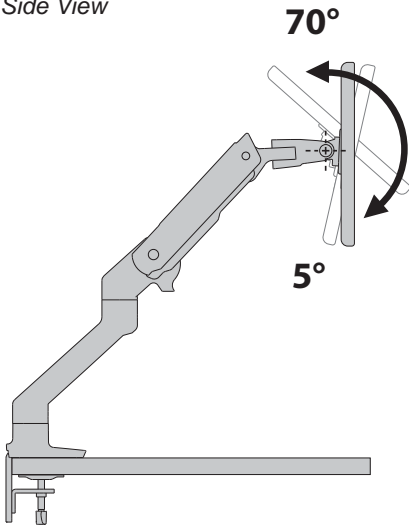

Ergotron® HX Desk Monitor Arm

20 lbs. - 42 lbs.
(9.1 kg - 19 kg)
per monitor

11.5"
(292 mm)

Side View

180°

Top View

180°

Top View

70°

5°

Side View

360°

Top View

Portrait/Landscape Rotation

Americas Sales and Corporate Headquarters

St. Paul, MN USA
(800) 888-8458
+1-651-681-7600
www.ergotron.com
sales@ergotron.com