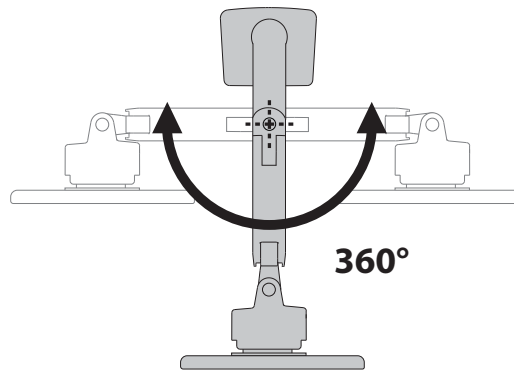

Ergotron® HX Desk Monitor Arm

20 lbs. - 42 lbs.
(9.1 kg - 19 kg)
per monitor

11.5"
(292 mm)

Side View

180°

Top View

180°

Top View

70°

5°

Side View

360°

Top View

Portrait/Landscape Rotation

Americas Sales and Corporate Headquarters

St. Paul, MN USA
(800) 888-8458
+1-651-681-7600
www.ergotron.com
sales@ergotron.com