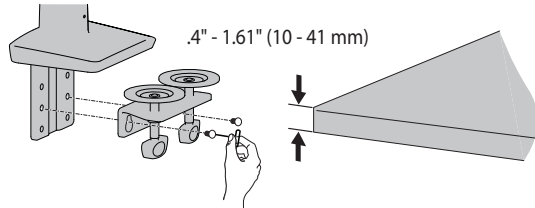

Americas Sales and Corporate Headquarters

St. Paul, MN USA
(800) 888-8458
+1-651-681-7600
www.ergotron.com
sales@ergotron.com

EMEA Sales

Amersfoort, The Netherlands
+31 33 45 45 600
www.ergotron.com
info.eu@ergotron.com

APAC Sales

Tokyo, Japan
www.ergotron.com
japansupport@ergotron.com

Worldwide OEM Sales

www.ergotron.com
info.oem@ergotron.com