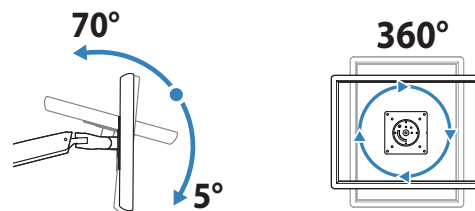

Dimensional & Range of Motion Illustrations

Sit-Stand Wall Mount LCD Arm

Dimensions

Wall Mount Bracket

Range of Motion

Weight Capacity

Monitor depth greater than 2.5" (64 mm) may diminish capacity. Call Ergotron for more information.