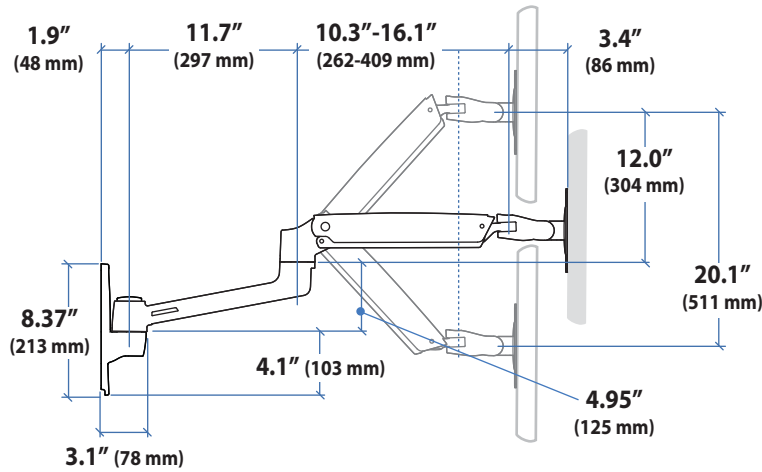

Dimensional & Range of Motion Illustrations

Sit-Stand Wall Mount LCD Arm

Dimensions

Wall Mount Bracket

Range of Motion

Weight Capacity

Monitor depth greater than 2.5" (64 mm) may diminish capacity. Call Ergotron for more information.