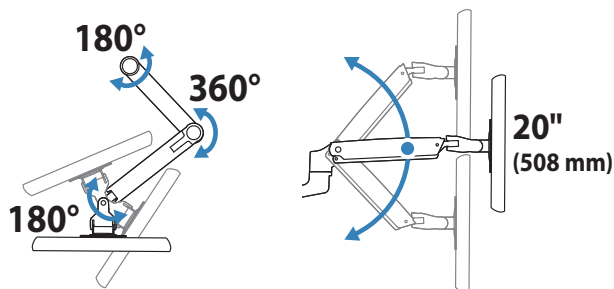

Dimensional & Range of Motion Illustrations

Sit-Stand Wall Mount LCD Arm

Dimensions

Wall Mount Bracket

Range of Motion

Weight Capacity

Monitor depth greater than 2.5" (64 mm) may diminish capacity. Call Ergotron for more information.