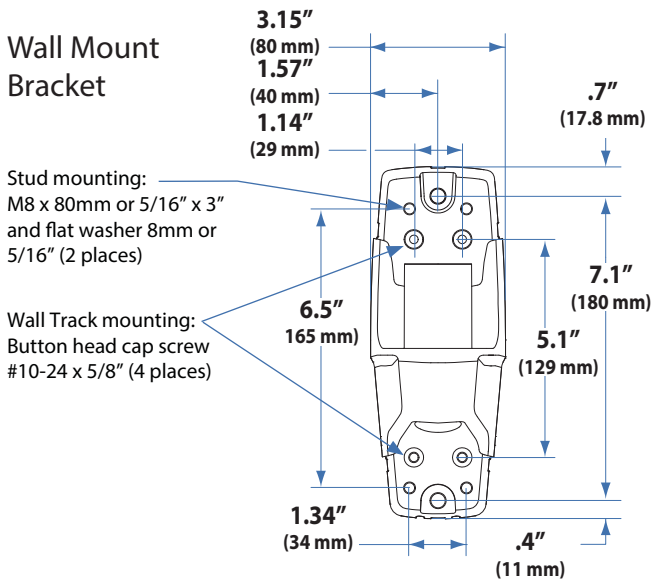

Dimensional & Range of Motion Illustrations

Sit-Stand Wall Mount LCD Arm

Dimensions

Wall Mount Bracket

Range of Motion

Weight Capacity

Monitor depth greater than 2.5" (64 mm) may diminish capacity. Call Ergotron for more information.