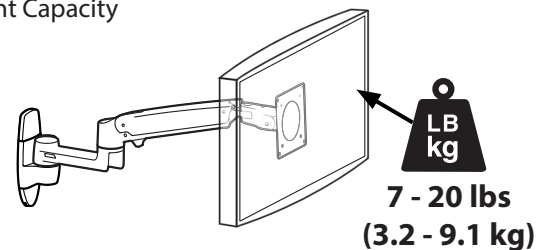

Dimensional & Range of Motion Illustrations

Sit-Stand Wall Mount LCD Arm

Dimensions

Wall Mount Bracket

Range of Motion

Weight Capacity

Monitor depth greater than 2.5" (64 mm) may diminish capacity. Call Ergotron for more information.