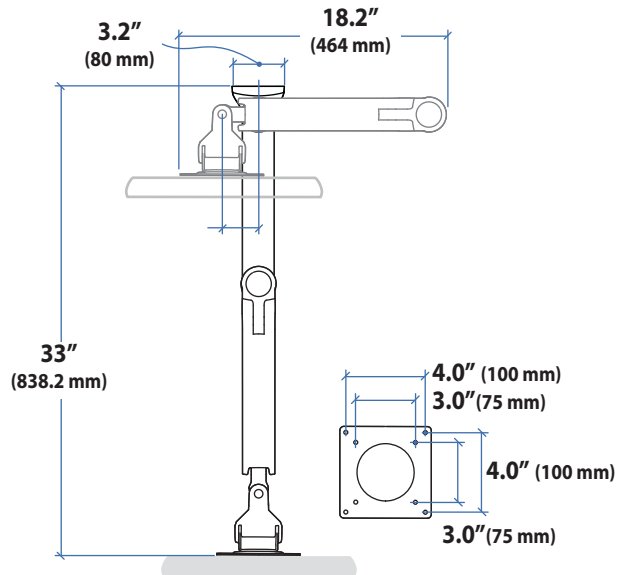

Dimensional & Range of Motion Illustrations

Sit-Stand Wall Mount LCD Arm

Dimensions

Wall Mount Bracket

Range of Motion

Weight Capacity

Monitor depth greater than 2.5" (64 mm) may diminish capacity. Call Ergotron for more information.