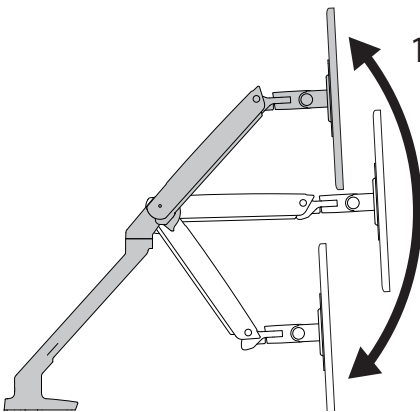

APAC Sales

Tokyo, Japan
 www.ergotron.com
 japansupport@ergotron.com

Worldwide OEM Sales

www.ergotron.com
 info.oem@ergotron.com

MXV Desk Monitor Arm

Weight Capacity
7 lbs (3.2 kg) - 20 lbs. (9.1 kg)

Monitor depth greater than 2.5" (64 mm) may diminish capacity.
Call Ergotron for more information.

Range of Motion

12.6" (320 mm)

Side View

90°

90°

Side View

180°/360°

360°

180°

Top View

Front View

Portrait/Landscape Rotation.

© 2017 Ergotron, Inc. rev. 12/13/2018 DIM-MXV Content is subject to change without notification

Americas Sales and Corporate Headquarters

St. Paul, MN USA
(800) 888-8458
+1-651-681-7600
www.ergotron.com
sales@ergotron.com