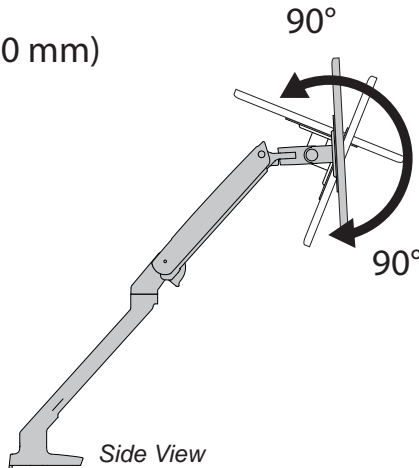

APAC Sales

Tokyo, Japan
 www.ergotron.com
 japansupport@ergotron.com

Worldwide OEM Sales

www.ergotron.com
 info.oem@ergotron.com

MXV Desk Monitor Arm

Weight Capacity
7 lbs (3.2 kg) - 20 lbs. (9.1 kg)

Monitor depth greater than 2.5" (64 mm) may diminish capacity.
Call Ergotron for more information.

Range of Motion

12.6" (320 mm)

Side View

90°

90°

Side View

180°/360°

360°

180°

Top View

Front View

Portrait/Landscape Rotation.

© 2017 Ergotron, Inc. rev. 12/13/2018 DIM-MXV Content is subject to change without notification

Americas Sales and Corporate Headquarters

St. Paul, MN USA
(800) 888-8458
+1-651-681-7600
www.ergotron.com
sales@ergotron.com