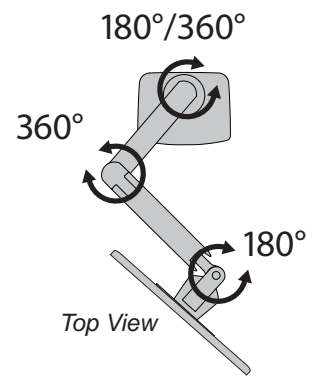

Arm in full up position: **8.2"** (210 mm)
Arm at max extension: **11.3"** (287 mm)
Arm in full down position: **8.7"** (223 mm)

© 2017 Ergotron, Inc. rev. 12/13/2018 DIM-MXV Content is subject to change without notification

APAC Sales

Tokyo, Japan
 www.ergotron.com
 japansupport@ergotron.com

Worldwide OEM Sales

www.ergotron.com
 info.oem@ergotron.com

MXV Desk Monitor Arm

Weight Capacity
7 lbs (3.2 kg) - 20 lbs. (9.1 kg)

Monitor depth greater than 2.5" (64 mm) may diminish capacity.
Call Ergotron for more information.

Range of Motion

12.6" (320 mm)

Side View

90°

90°

Side View

180°/360°

360°

180°

Top View

Front View

Portrait/Landscape Rotation.

© 2017 Ergotron, Inc. rev. 12/13/2018 DIM-MXV Content is subject to change without notification

Americas Sales and Corporate Headquarters

St. Paul, MN USA
(800) 888-8458
+1-651-681-7600
www.ergotron.com
sales@ergotron.com