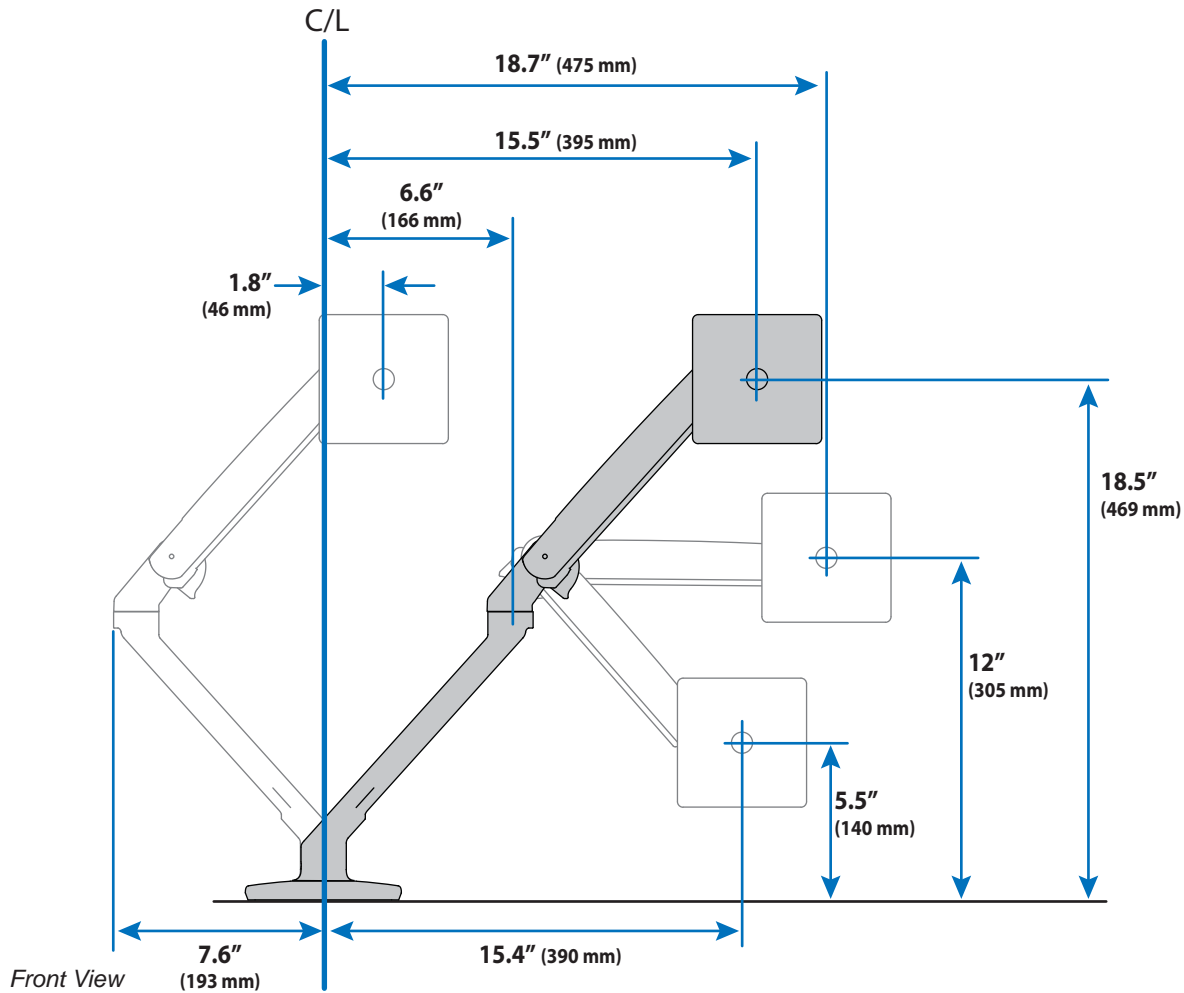

Dimensions

© 2017 Ergotron, Inc. rev. 12/13/2018 DIM-MXV Content is subject to change without notification

Americas Sales and Corporate Headquarters

St. Paul, MN USA
(800) 888-8458
+1-651-681-7600
www.ergotron.com
sales@ergotron.com

EMEA Sales

Amersfoort, The Netherlands
+31 33 45 45 600
www.ergotron.com
info.eu@ergotron.com

APAC Sales

Tokyo, Japan
www.ergotron.com
japansupport@ergotron.com

Worldwide OEM Sales

www.ergotron.com
info.oem@ergotron.com