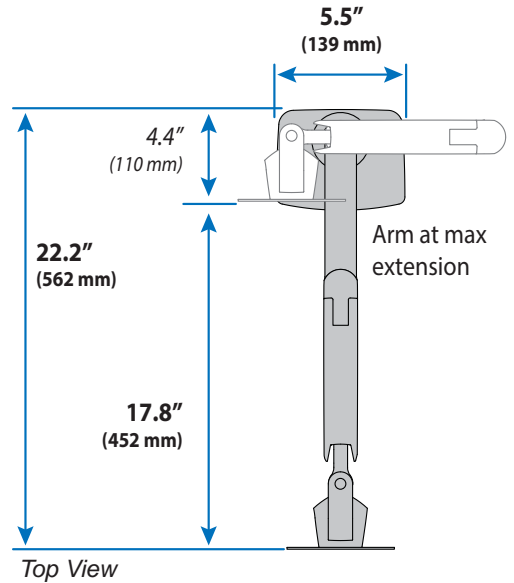

MXV Desk Monitor Arm

Dimensions

Desk Thickness

0.47"-1.25"
(12-32 mm)

Monitor Interface Bracket

Arm in full up position: **19.1"** (485 mm)
Arm at max extension: **22.2"** (562 mm)
Arm in full down position: **19.6"** (498 mm)

Arm in full up position: **8.2"** (210 mm)
Arm at max extension: **11.3"** (287 mm)
Arm in full down position: **8.7"** (223 mm)

© 2017 Ergotron, Inc. rev. 12/13/2018 DIM-MXV Content is subject to change without notification

APAC Sales

Tokyo, Japan
 www.ergotron.com
 japansupport@ergotron.com

Worldwide OEM Sales

www.ergotron.com
 info.oem@ergotron.com

MXV Desk Monitor Arm

Weight Capacity
7 lbs (3.2 kg) - 20 lbs. (9.1 kg)

Monitor depth greater than 2.5" (64 mm) may diminish capacity.
Call Ergotron for more information.

Range of Motion

12.6" (320 mm)

Side View

90°

90°

Side View

180°/360°

360°