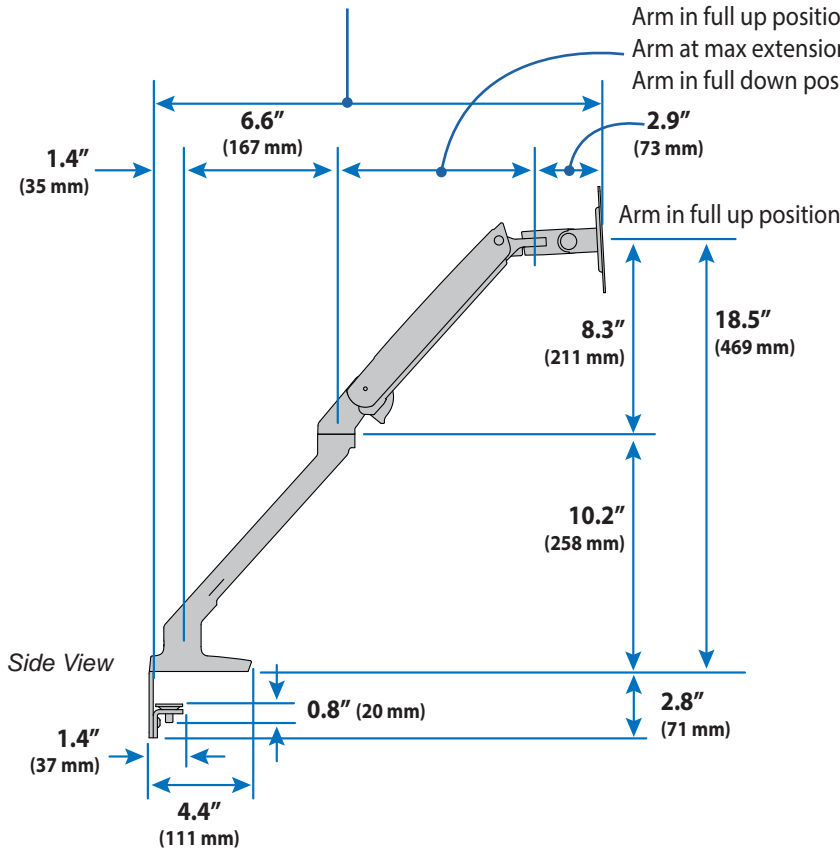

MXV Desk Monitor Arm

Dimensions

Desk Thickness

0.47"-1.25"
(12-32 mm)

Monitor Interface Bracket

Arm in full up position: **19.1"** (485 mm)
Arm at max extension: **22.2"** (562 mm)
Arm in full down position: **19.6"** (498 mm)

Arm in full up position: **8.2"** (210 mm)
Arm at max extension: **11.3"** (287 mm)
Arm in full down position: **8.7"** (223 mm)

© 2017 Ergotron, Inc. rev. 12/13/2018 DIM-MXV Content is subject to change without notification

APAC Sales

Tokyo, Japan
 www.ergotron.com
 japansupport@ergotron.com

Worldwide OEM Sales

www.ergotron.com
 info.oem@ergotron.com

MXV Desk Monitor Arm

Weight Capacity
7 lbs (3.2 kg) - 20 lbs. (9.1 kg)

Monitor depth greater than 2.5" (64 mm) may diminish capacity.
Call Ergotron for more information.

Range of Motion

12.6" (320 mm)

Side View

90°

90°

Side View

180°/360°

360°