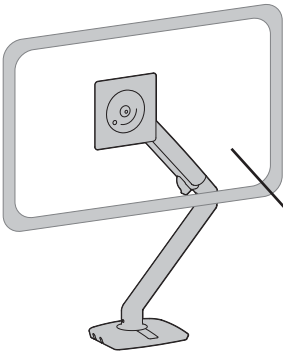

APAC Sales

Tokyo, Japan
 www.ergotron.com
 japansupport@ergotron.com

Worldwide OEM Sales

www.ergotron.com
 info.oem@ergotron.com

MXV Desk Monitor Arm

Weight Capacity
7 lbs (3.2 kg) - 20 lbs. (9.1 kg)

Monitor depth greater than 2.5" (64 mm) may diminish capacity.
Call Ergotron for more information.

Range of Motion

12.6" (320 mm)

Side View

90°

90°

Side View

180°/360°

360°