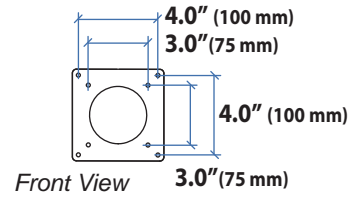

MXV Desk Monitor Arm

Dimensions

Desk Thickness

0.47"-1.25"
(12-32 mm)

Monitor Interface Bracket

Arm in full up position: **19.1"** (485 mm)
Arm at max extension: **22.2"** (562 mm)
Arm in full down position: **19.6"** (498 mm)

Arm in full up position: **8.2"** (210 mm)
Arm at max extension: **11.3"** (287 mm)
Arm in full down position: **8.7"** (223 mm)

© 2017 Ergotron, Inc. rev. 12/13/2018 DIM-MXV Content is subject to change without notification

Range of Motion

12.6" (320 mm)

Side View

90°

90°

Side View

180°/360°

360°