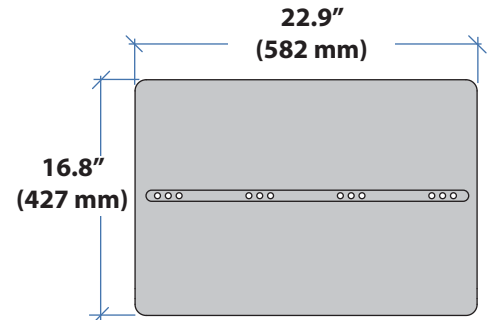

# SV10 Cart for Microsoft Surface

Worksurface

\*Weight Capacity for Hook or items mounted to back Slot when Hook or top of load is  $\leq 18"$  (457 mm) from floor.

**CAUTION: DO NOT EXCEED MAXIMUM LISTED WEIGHT CAPACITY. SERIOUS INJURY OR PROPERTY DAMAGE MAY OCCUR!**

**WARNING! THE WORKSURFACE CONTAINS STRONG MAGNETS THAT COULD CORRUPT DATA ON MAGNETIC OR TRADITIONAL HDD COMPUTER HARD DRIVES IF PLACED ON WORKSURFACE.**

Front View

Side View

© 2015 Ergotron, Inc. rev. 02/23/16 DIM-SV10 Cart for Microsoft Surface Content is subject to change without notification