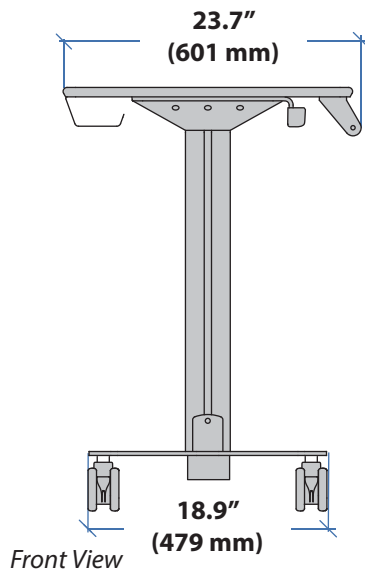

# SV10 Cart for Microsoft Surface

Worksurface

\*Weight Capacity for Hook or items mounted to back Slot when Hook or top of load is  $\leq 18"$  (457 mm) from floor.

**CAUTION: DO NOT EXCEED MAXIMUM LISTED WEIGHT CAPACITY. SERIOUS INJURY OR PROPERTY DAMAGE MAY OCCUR!**

**WARNING! THE WORKSURFACE CONTAINS STRONG MAGNETS THAT COULD CORRUPT DATA ON MAGNETIC OR TRADITIONAL HDD COMPUTER HARD DRIVES IF PLACED ON WORKSURFACE.**

Front View

Side View

© 2015 Ergotron, Inc. rev. 02/23/16 DIM-SV10 Cart for Microsoft Surface Content is subject to change without notification