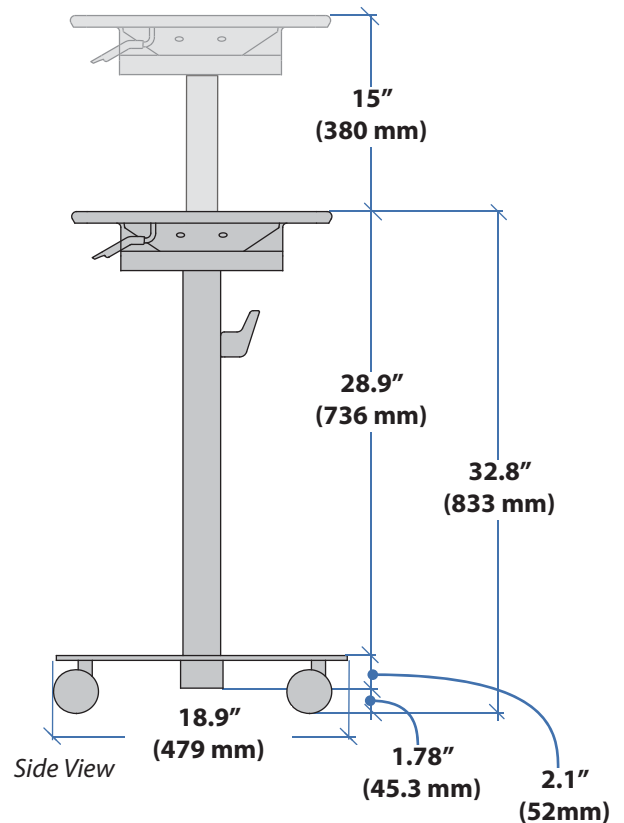

# SV10 Cart for Microsoft Surface

Worksurface

\*Weight Capacity for Hook or items mounted to back Slot when Hook or top of load is  $\leq 18"$  (457 mm) from floor.

**CAUTION: DO NOT EXCEED MAXIMUM LISTED WEIGHT CAPACITY. SERIOUS INJURY OR PROPERTY DAMAGE MAY OCCUR!**

**WARNING! THE WORKSURFACE CONTAINS STRONG MAGNETS THAT COULD CORRUPT DATA ON MAGNETIC OR TRADITIONAL HDD COMPUTER HARD DRIVES IF PLACED ON WORKSURFACE.**

Front View

Side View

© 2015 Ergotron, Inc. rev. 02/23/16 DIM-SV10 Cart for Microsoft Surface Content is subject to change without notification