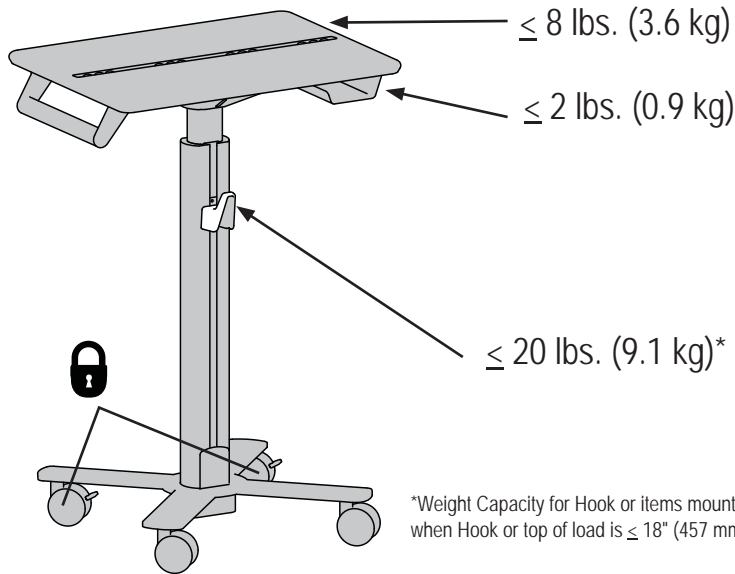

# SV10 Cart for Microsoft Surface

Worksurface

\*Weight Capacity for Hook or items mounted to back Slot when Hook or top of load is  $\leq 18"$  (457 mm) from floor.

**CAUTION: DO NOT EXCEED MAXIMUM LISTED WEIGHT CAPACITY. SERIOUS INJURY OR PROPERTY DAMAGE MAY OCCUR!**

**WARNING! THE WORKSURFACE CONTAINS STRONG MAGNETS THAT COULD CORRUPT DATA ON MAGNETIC OR TRADITIONAL HDD COMPUTER HARD DRIVES IF PLACED ON WORKSURFACE.**

Front View

Side View

© 2015 Ergotron, Inc. rev. 02/23/16 DIM-SV10 Cart for Microsoft Surface Content is subject to change without notification